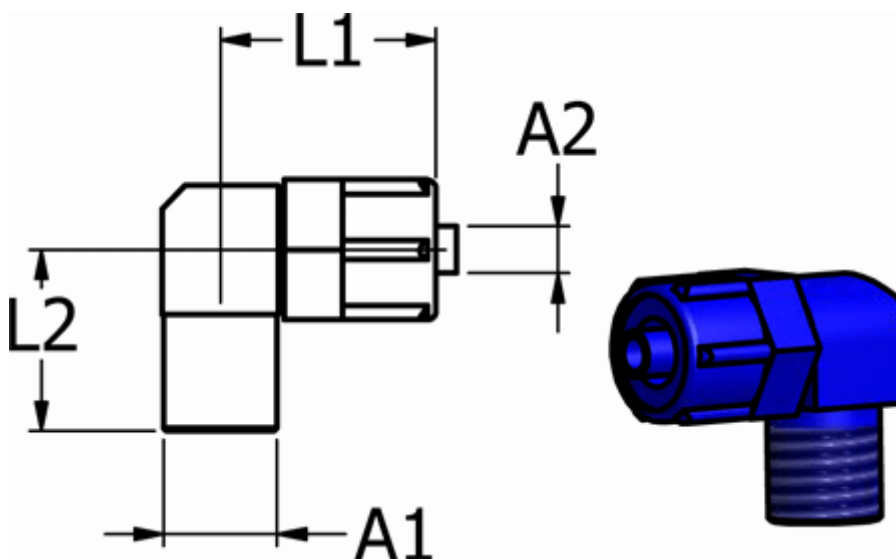

Data Sheet

Article number: 58613768

Description: Push-on fitting POM 13.768, Ø12/9-R 1/4"
Elbow plastic, blue, conical thread

Measures

For hose A2 =	12/9
L1 =	28
L2 =	23
Thread A1 =	R 1/4"